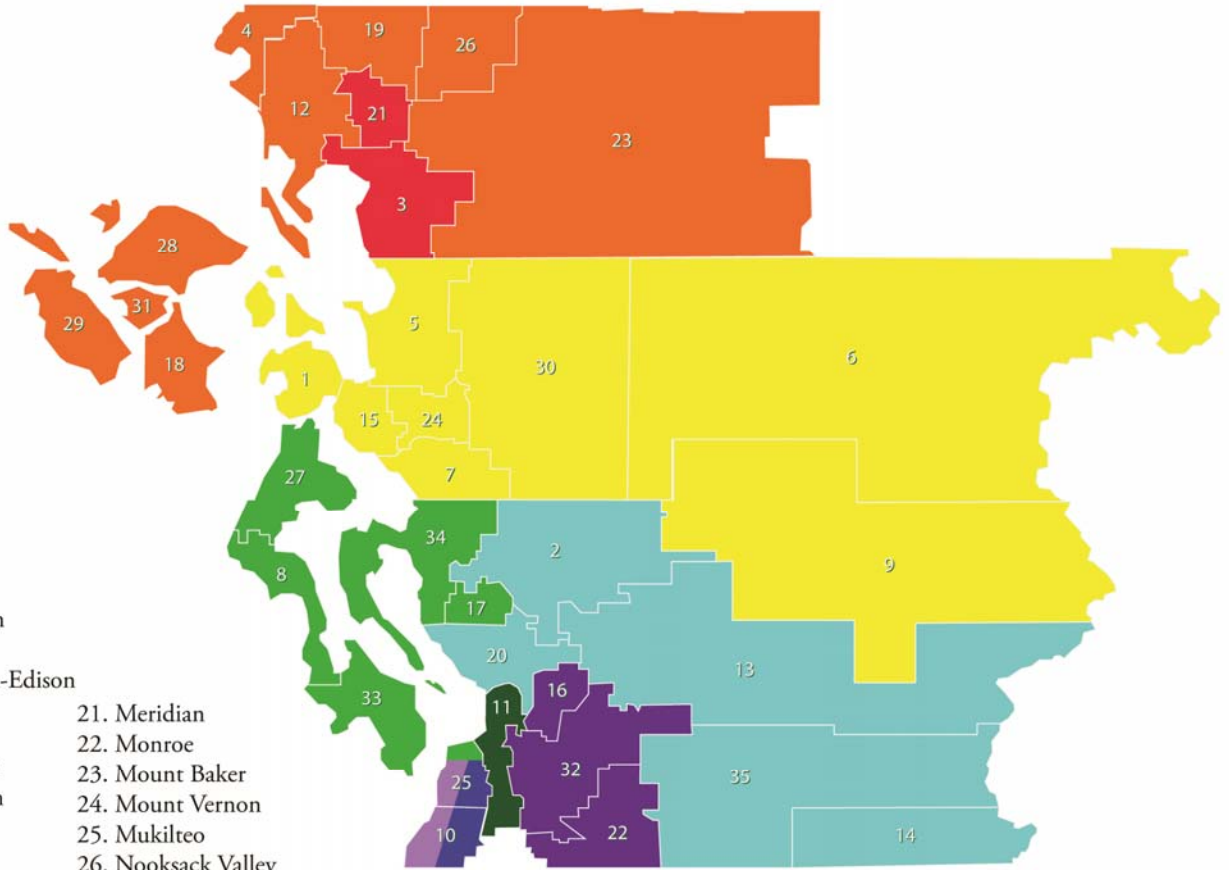

NORTHWEST EDUCATIONAL SERVICE DISTRICT 189

MAP 1105-1

Page 1 of 1

- 1. Anacortes
- 2. Arlington
- 3. Bellingham
- 4. Blaine
- 5. Burlington-Edison
- 6. Concrete
- 7. Conway
- 8. Coupeville
- 9. Darrington
- 10. Edmonds
- 11. Everett
- 12. Ferndale
- 13. Granite Falls
- 14. Index
- 15. LaConner
- 16. Lake Stevens
- 17. Lakewood
- 18. Lopez Island
- 19. Lynden
- 20. Marysville
- 21. Meridian
- 22. Monroe
- 23. Mount Baker
- 24. Mount Vernon
- 25. Mukilteo
- 26. Nooksack Valley
- 27. Oak Harbor
- 28. Orcas Island
- 29. San Juan Island
- 30. Sedro-Woolley
- 31. Shaw Island
- 32. Snohomish
- 33. South Whidbey
- 34. Stanwood-Camano
- 35. Sultan

Current Board Districts as Approximated Using Census 2010 Geography

Effective May 25, 2011