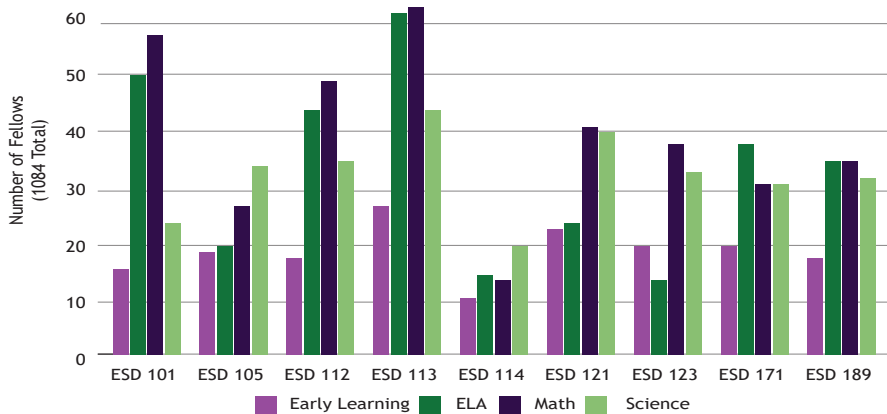

JOIN THE WA STATE FELLOWS NETWORK!

The Fellows Network is a group of instructional leaders who help school districts implement the state learning standards in mathematics, English Language Arts (ELA), and science as well as the Early Learning Guidelines. It was established in 2013 by the Office of Superintendent of Public Instruction (OSPI) and the Association of Educational Service Districts (AESD).

Fellows At-a-Glance

Washington State Fellows by ESD, Distribution by Content Area

- Meet 4 x a year
- 1084 Fellows in 2017-2018
- All 9 ESD regions across the state
- Math (began 2012-2013)
- ELA (began 2013-2014)
- Science (began 2015-2016)
- Early Learning (began 2016-2017)